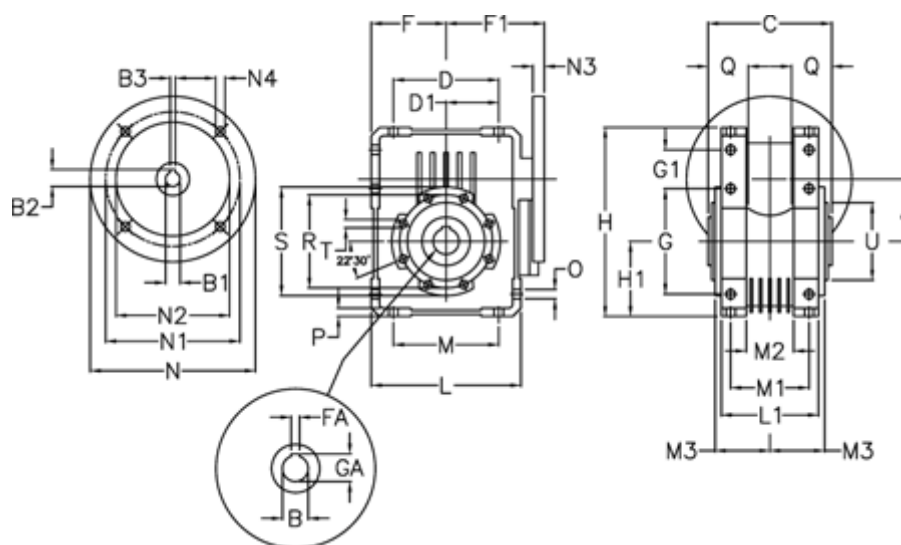

Article number: 392207502074136

Description: Worm Gear with Torque Limiter
W75 L2-U-20-P100B14

Measures

A = 75	F = 87	L = 174	N2 = 110	T = M8x14
B = 30	F1 = 120	L1 = 104	N3 = 10	U = 90
B1 E7 = 28	FA = 8	M = 126	N4 = 8.5	
B2 = 31.3	G = 126	M1 = 82	O = 10.5	
B3 H9 = 8	G1 = 46.5	M2 = 44	P = 9	
C = 127	GA = 33.3	M3 = 58.5	Q = 40	
D = 109.5	H = 220.5	N = 160	R = 110	
D1 = 46.5	H1 = 87	N1 = 130	S = 125	